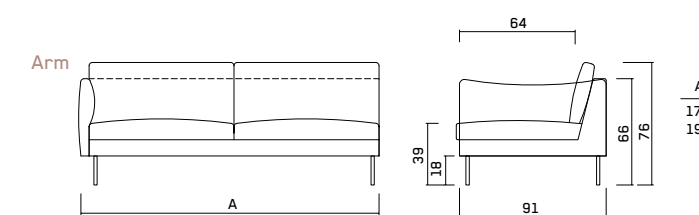

# MELBA

All the dimensions in cm.

# MELVIN

Melvin Sofa adds a new perspective to the classic Scandinavian design sofas, combining the simplicity and function in one either as a 2 seater sofa or a corner combination.

All the dimensions in cm.