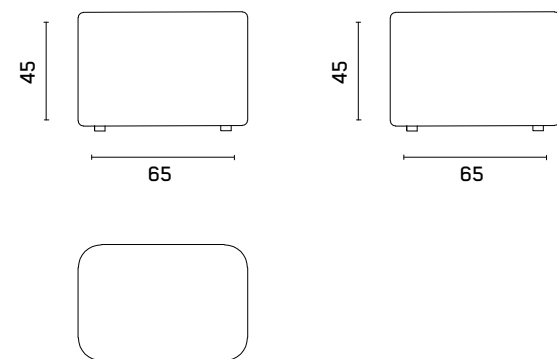

All the dimensions in cm.

All the dimensions in cm.

M A R C O

K O K O

N O L E

All the dimensions in cm.

P O U -  
F F E

PLAN BE  
LIVING

K E M P

K U L A 6 0

K U L A 4 5

D E L T A

All the dimensions in cm.

L U V 0 1

R O N 4 5

L U V 0 2

R O N 3 5

All the dimensions in cm.

A L Y

O M E G A

A D A

LET  
YOUR  
PLAN  
BE ■■■  
OURS

PLAN BE  
LIVING

PLAN BE  
LIVING

Samanlı Mh. Yiğitler Cd. No:26/2/1 Bursa, TURKEY