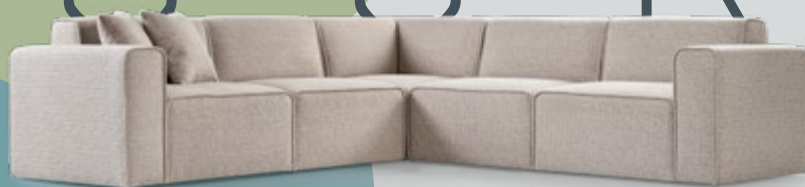

LET
YOUR
PLAN
BE
OURS

PLAN BE
LIVING