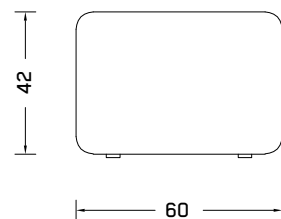

All the dimensions in cm.

All the dimensions in cm.

M A R C O

K O K O

N O L E

All the dimensions in cm.

P O U -  
F F E

PLAN BE  
LIVING

K E M P

K U L A 6 0

K U L A 4 5

D E L T A

All the dimensions in cm.

L U V 0 1

R O N 4 5

L U V 0 2

R O N 3 5

All the dimensions in cm.

A L Y

O M E G A

A D A

LET  
YOUR  
PLAN  
BE ■■■  
OURS

PLAN BE  
LIVING

PLAN BE  
LIVING

Samanlı Mh. Yiğitler Cd. No:26/2/1 Bursa, TURKEY