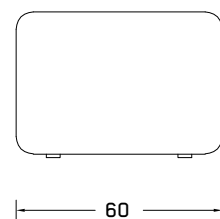

All the dimensions in cm.

All the dimensions in cm.

M A R C O

K O K O

N O L E

All the dimensions in cm.

P O U -  
F F E

PLAN BE  
LIVING

K E M P

K U L A 6 0

K U L A 4 5

D E L T A

All the dimensions in cm.

L U V 0 1

R O N 4 5

L U V 0 2

R O N 3 5

All the dimensions in cm.

A L Y

O M E G A

A D A

LET  
YOUR  
PLAN  
BE ■■■  
OURS

PLAN BE  
LIVING

PLAN BE  
LIVING

Samanlı Mh. Yiğitler Cd. No:26/2/1 Bursa, TURKEY