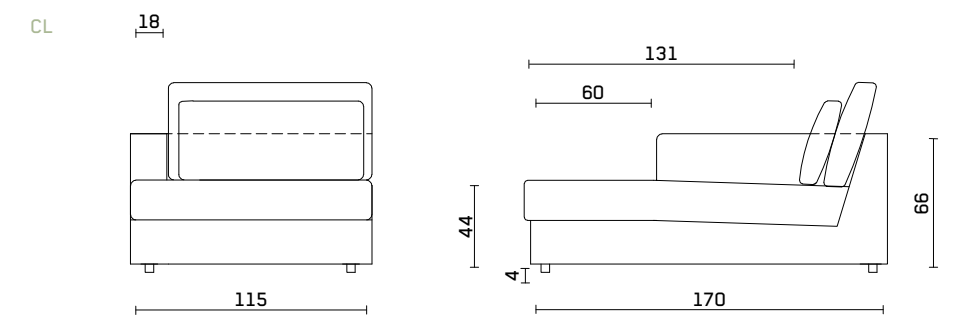

One timeless piece of our collection, Cornel Sofa's soft comfort will enrich your relaxing moments.