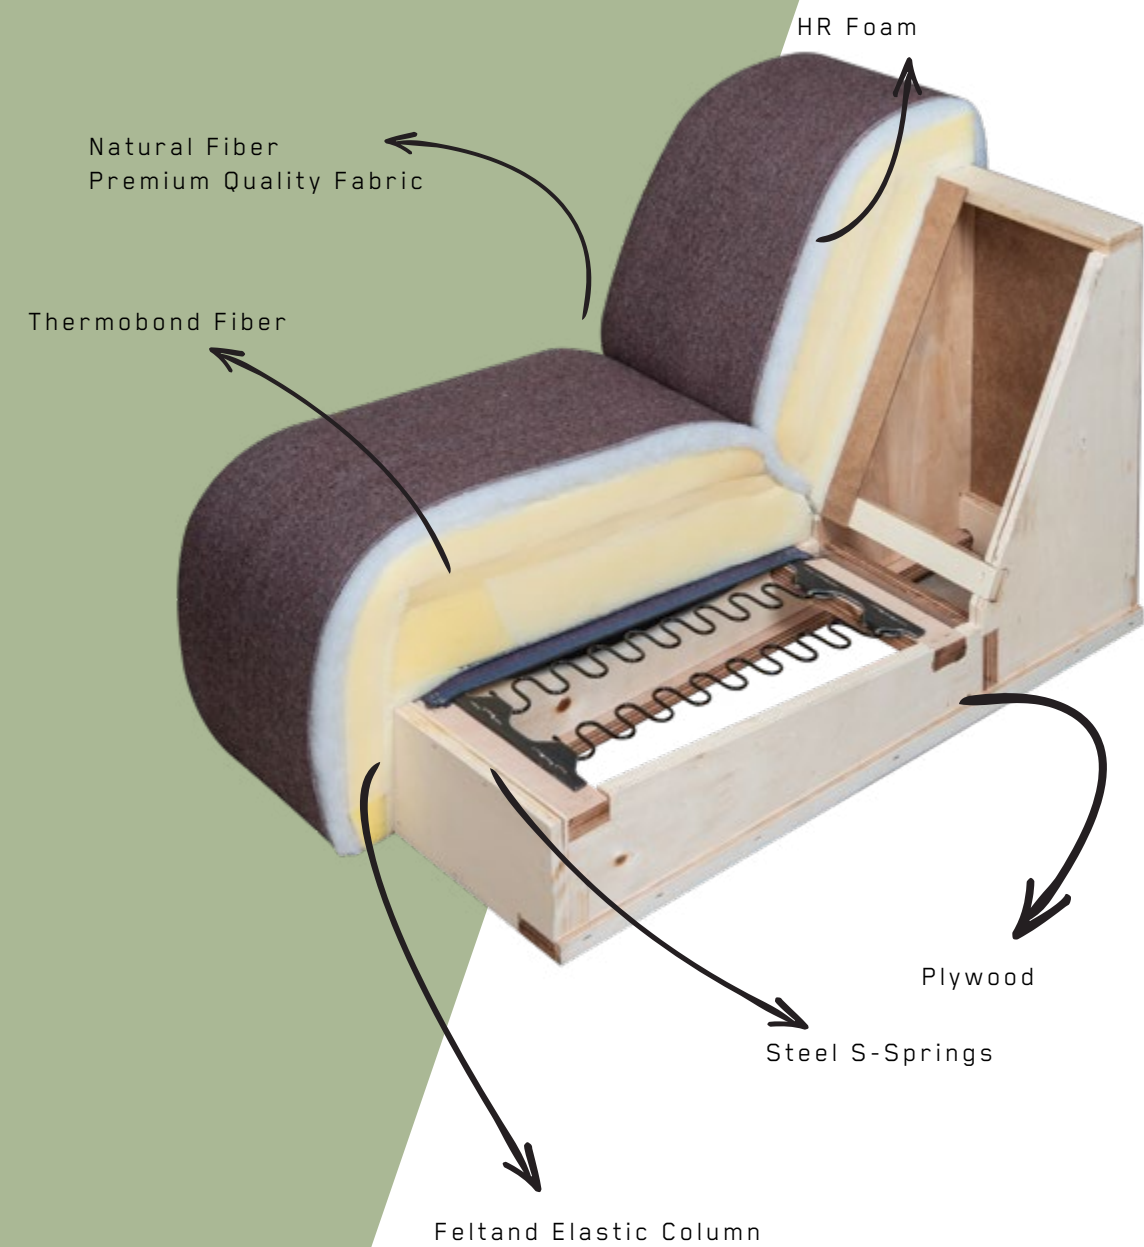

PLAN BE

LIVING

Plywood / E1 Certified:

The strongest and most durable plywood. Harmless to human health with E1 quality certification. We care about the sustainable environment in order to purify our living spaces from chemicals.

Thermobond Fiber

Thermobond Fibers, which have a durable and very soft structure, maintain the temperature, prevent odor and moisture with their high air permeability.

HR Foam

High flexibility, the best comfort. HR sponges give a comfortable feeling, and when you get up, their form quickly recovers.

Natural Fiber Premium Quality Fabric

We also select our fabric collection carefully to complement the design of our living spaces. Durability of our fabric collection is measured via necessary testing.

Steel S-Springs

The best ergonomics. S Spring Systems provide the desired stiffness and superior flexibility. The response to point contacts of the body is at the maximum level. It offers longer use.

Felt and Elastic Column

Elevates the comfort and durability.